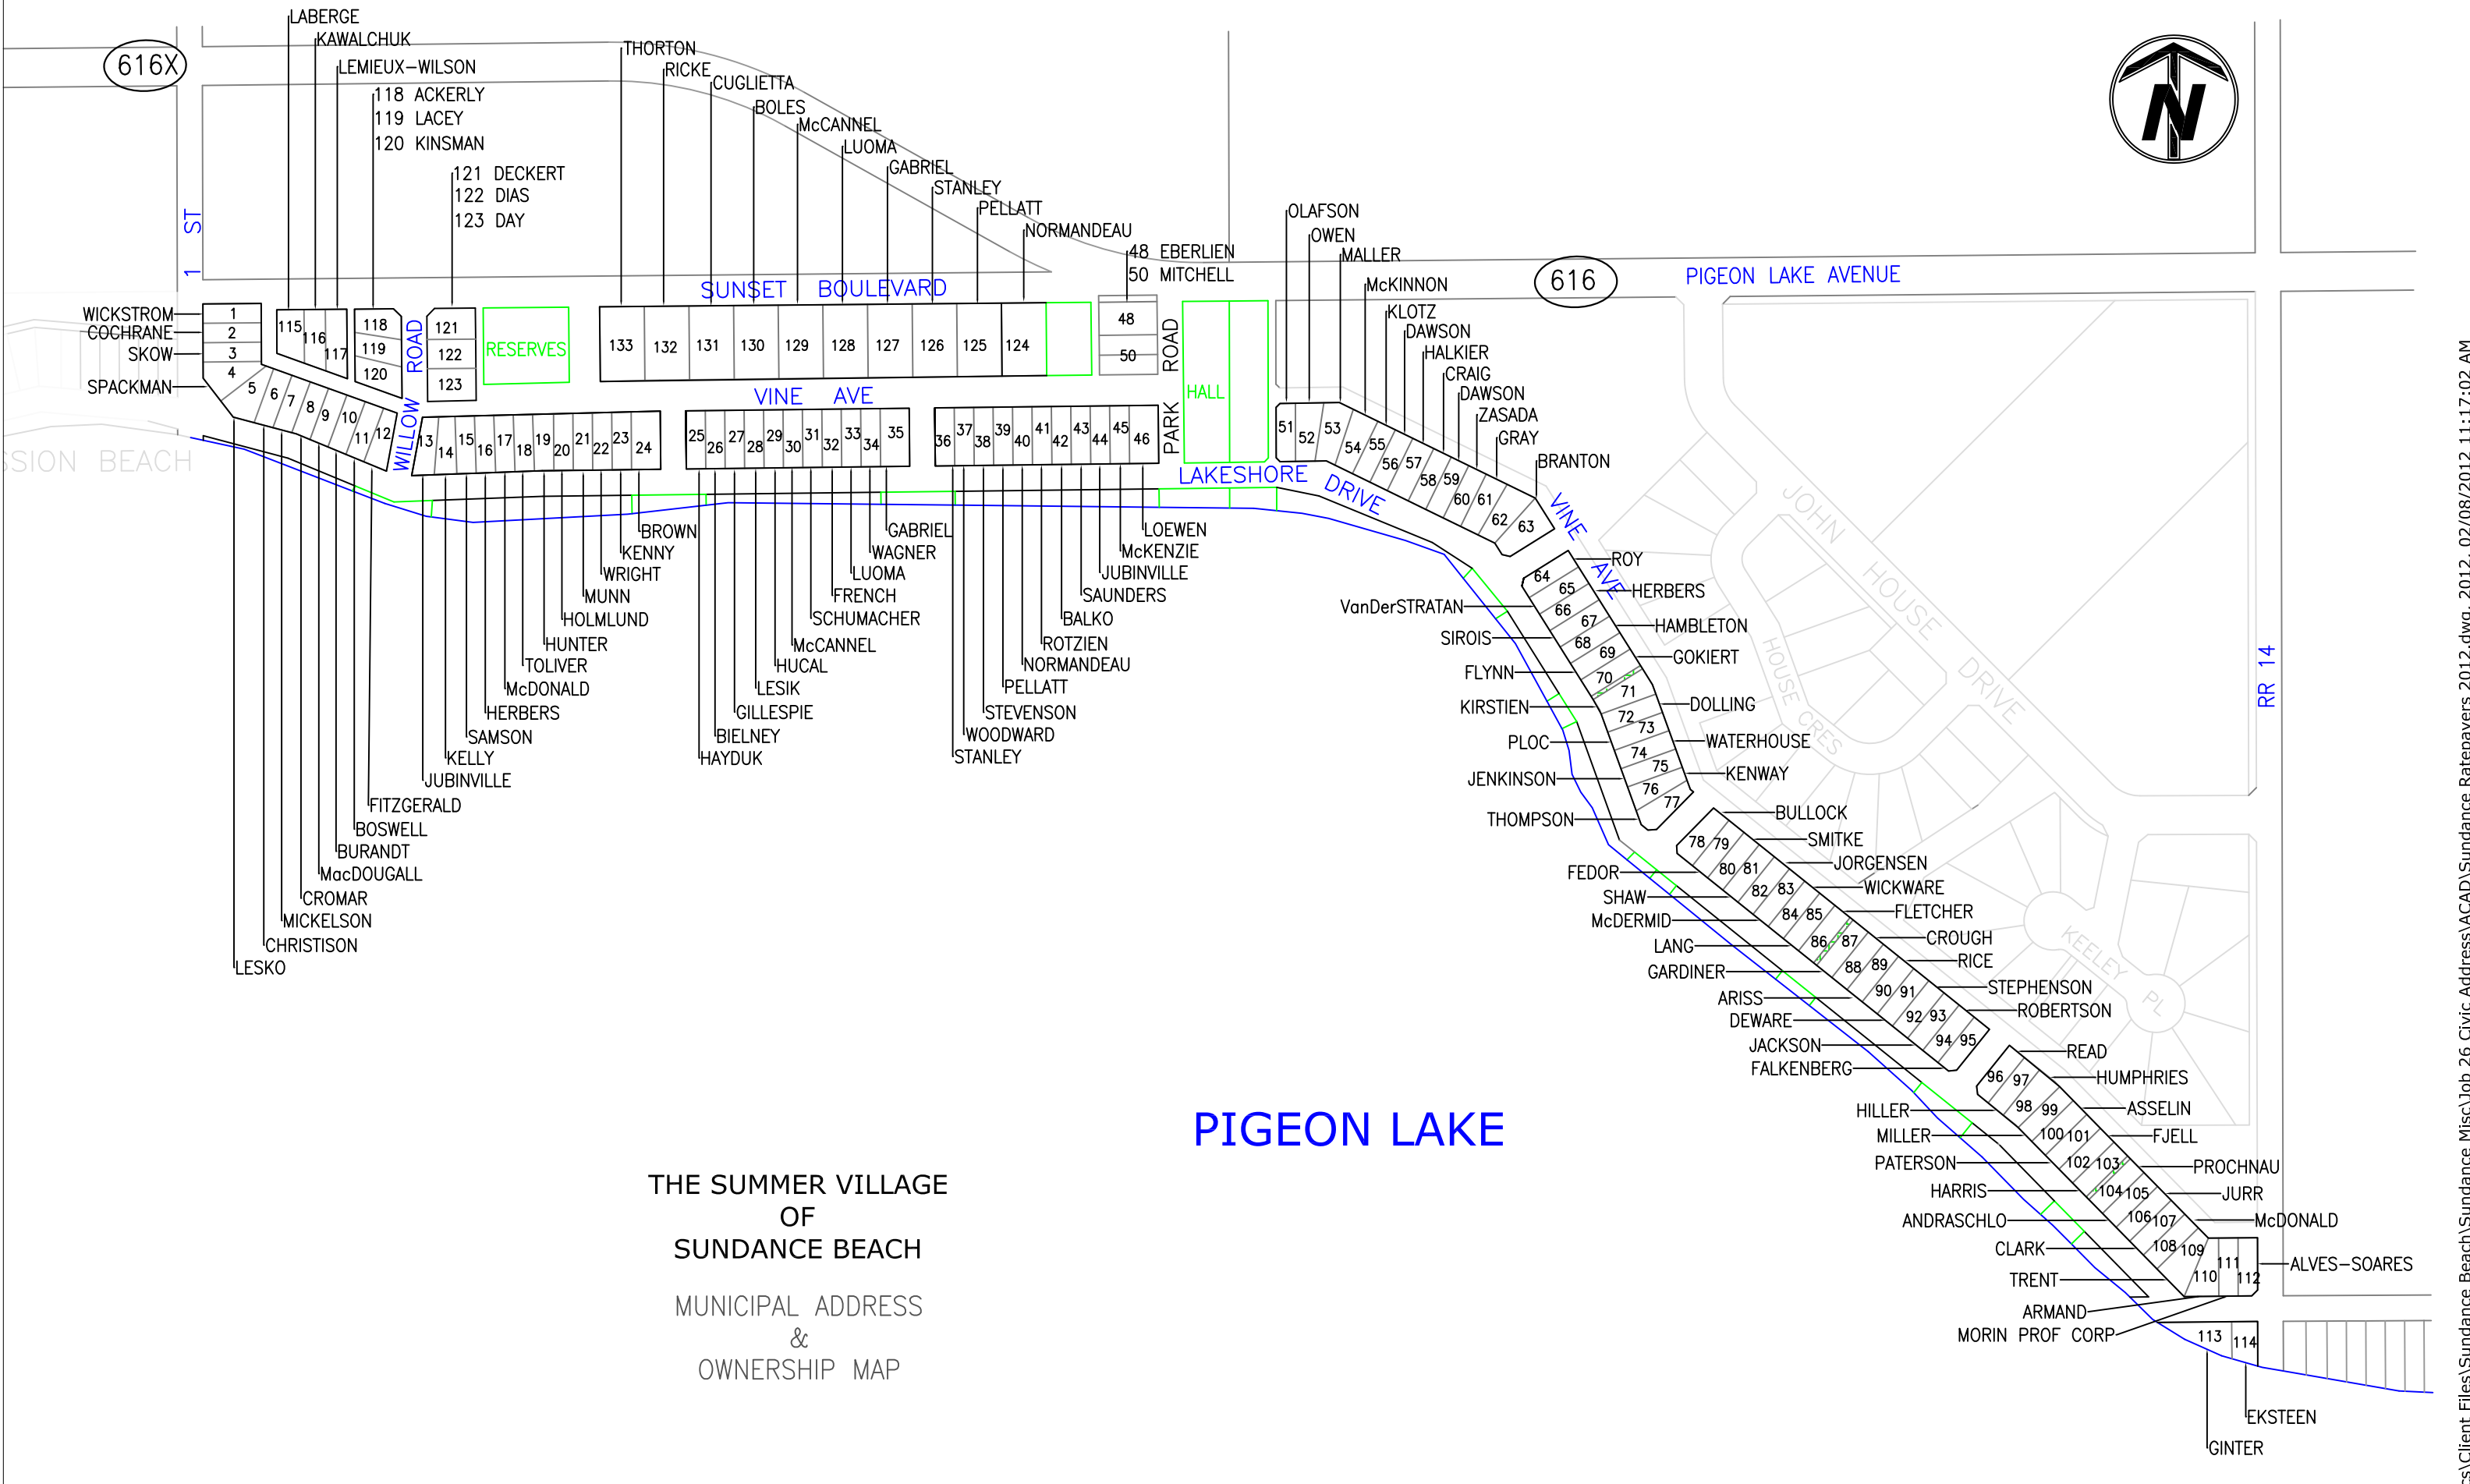

616X

THE SUMMER VILLAGE
OF
SUNDANCE BEACH
MUNICIPAL ADDRESS
&
OWNERSHIP MAP

PIGEON LAKE

REVISION DATE: FEBRUARY 2012