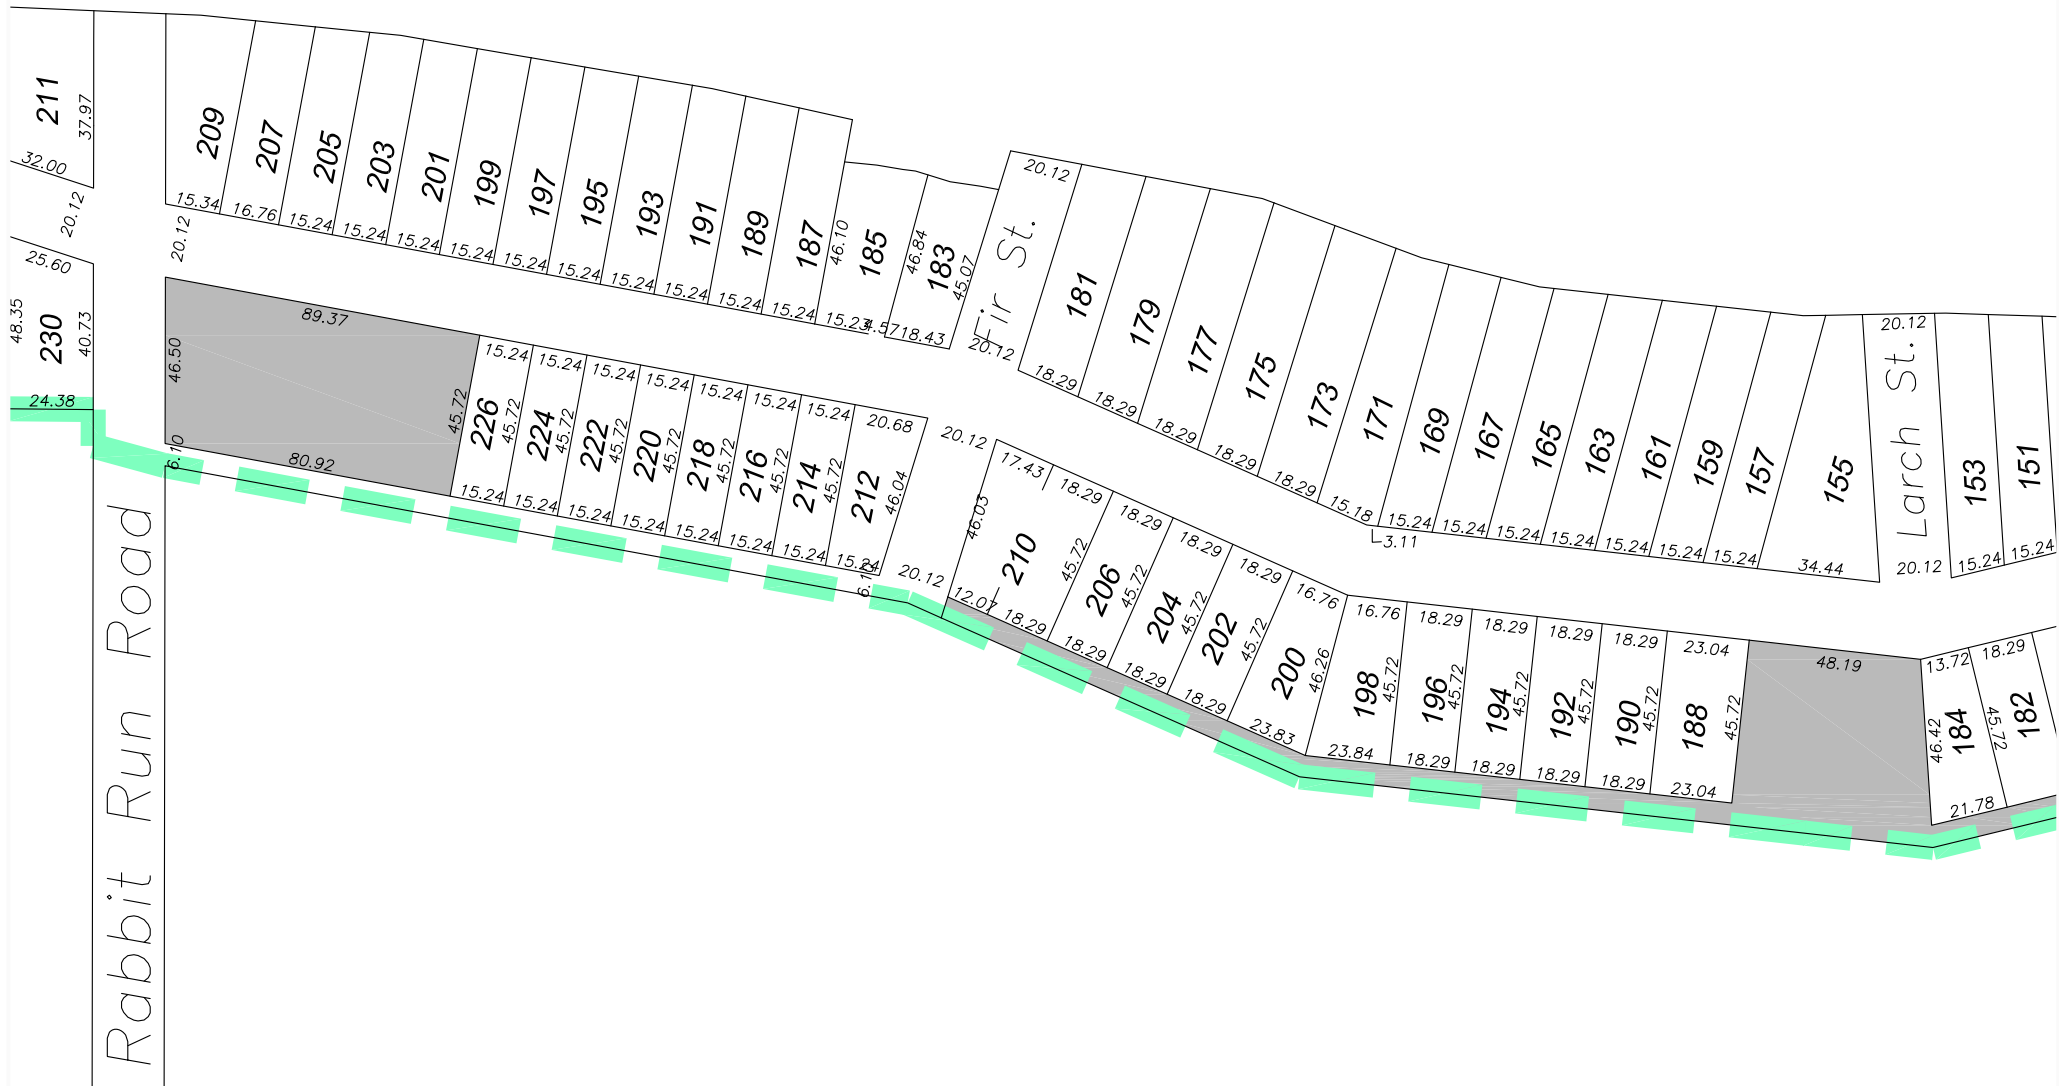

Dimensions are in metres and must be checked before proceeding with development

Summer Village of GRANDVIEW Map 2

Dimensions are in metres and must be checked before proceeding with development

Summer Village of GRANDVIEW

Map 3

Dimensions are in metres and must be checked before proceeding with development

Summer Village of GRANDVIEW Map 4

Dimensions are in metres and must be checked before proceeding with development

Summer Village of GRANDVIEW Map 5

Dimensions are in metres and must be checked before proceeding with development

Summer Village of GRANDVIEW Map 6

Dimensions are in metres and must be checked before proceeding with development

Summer Village of GRANDVIEW Map 7