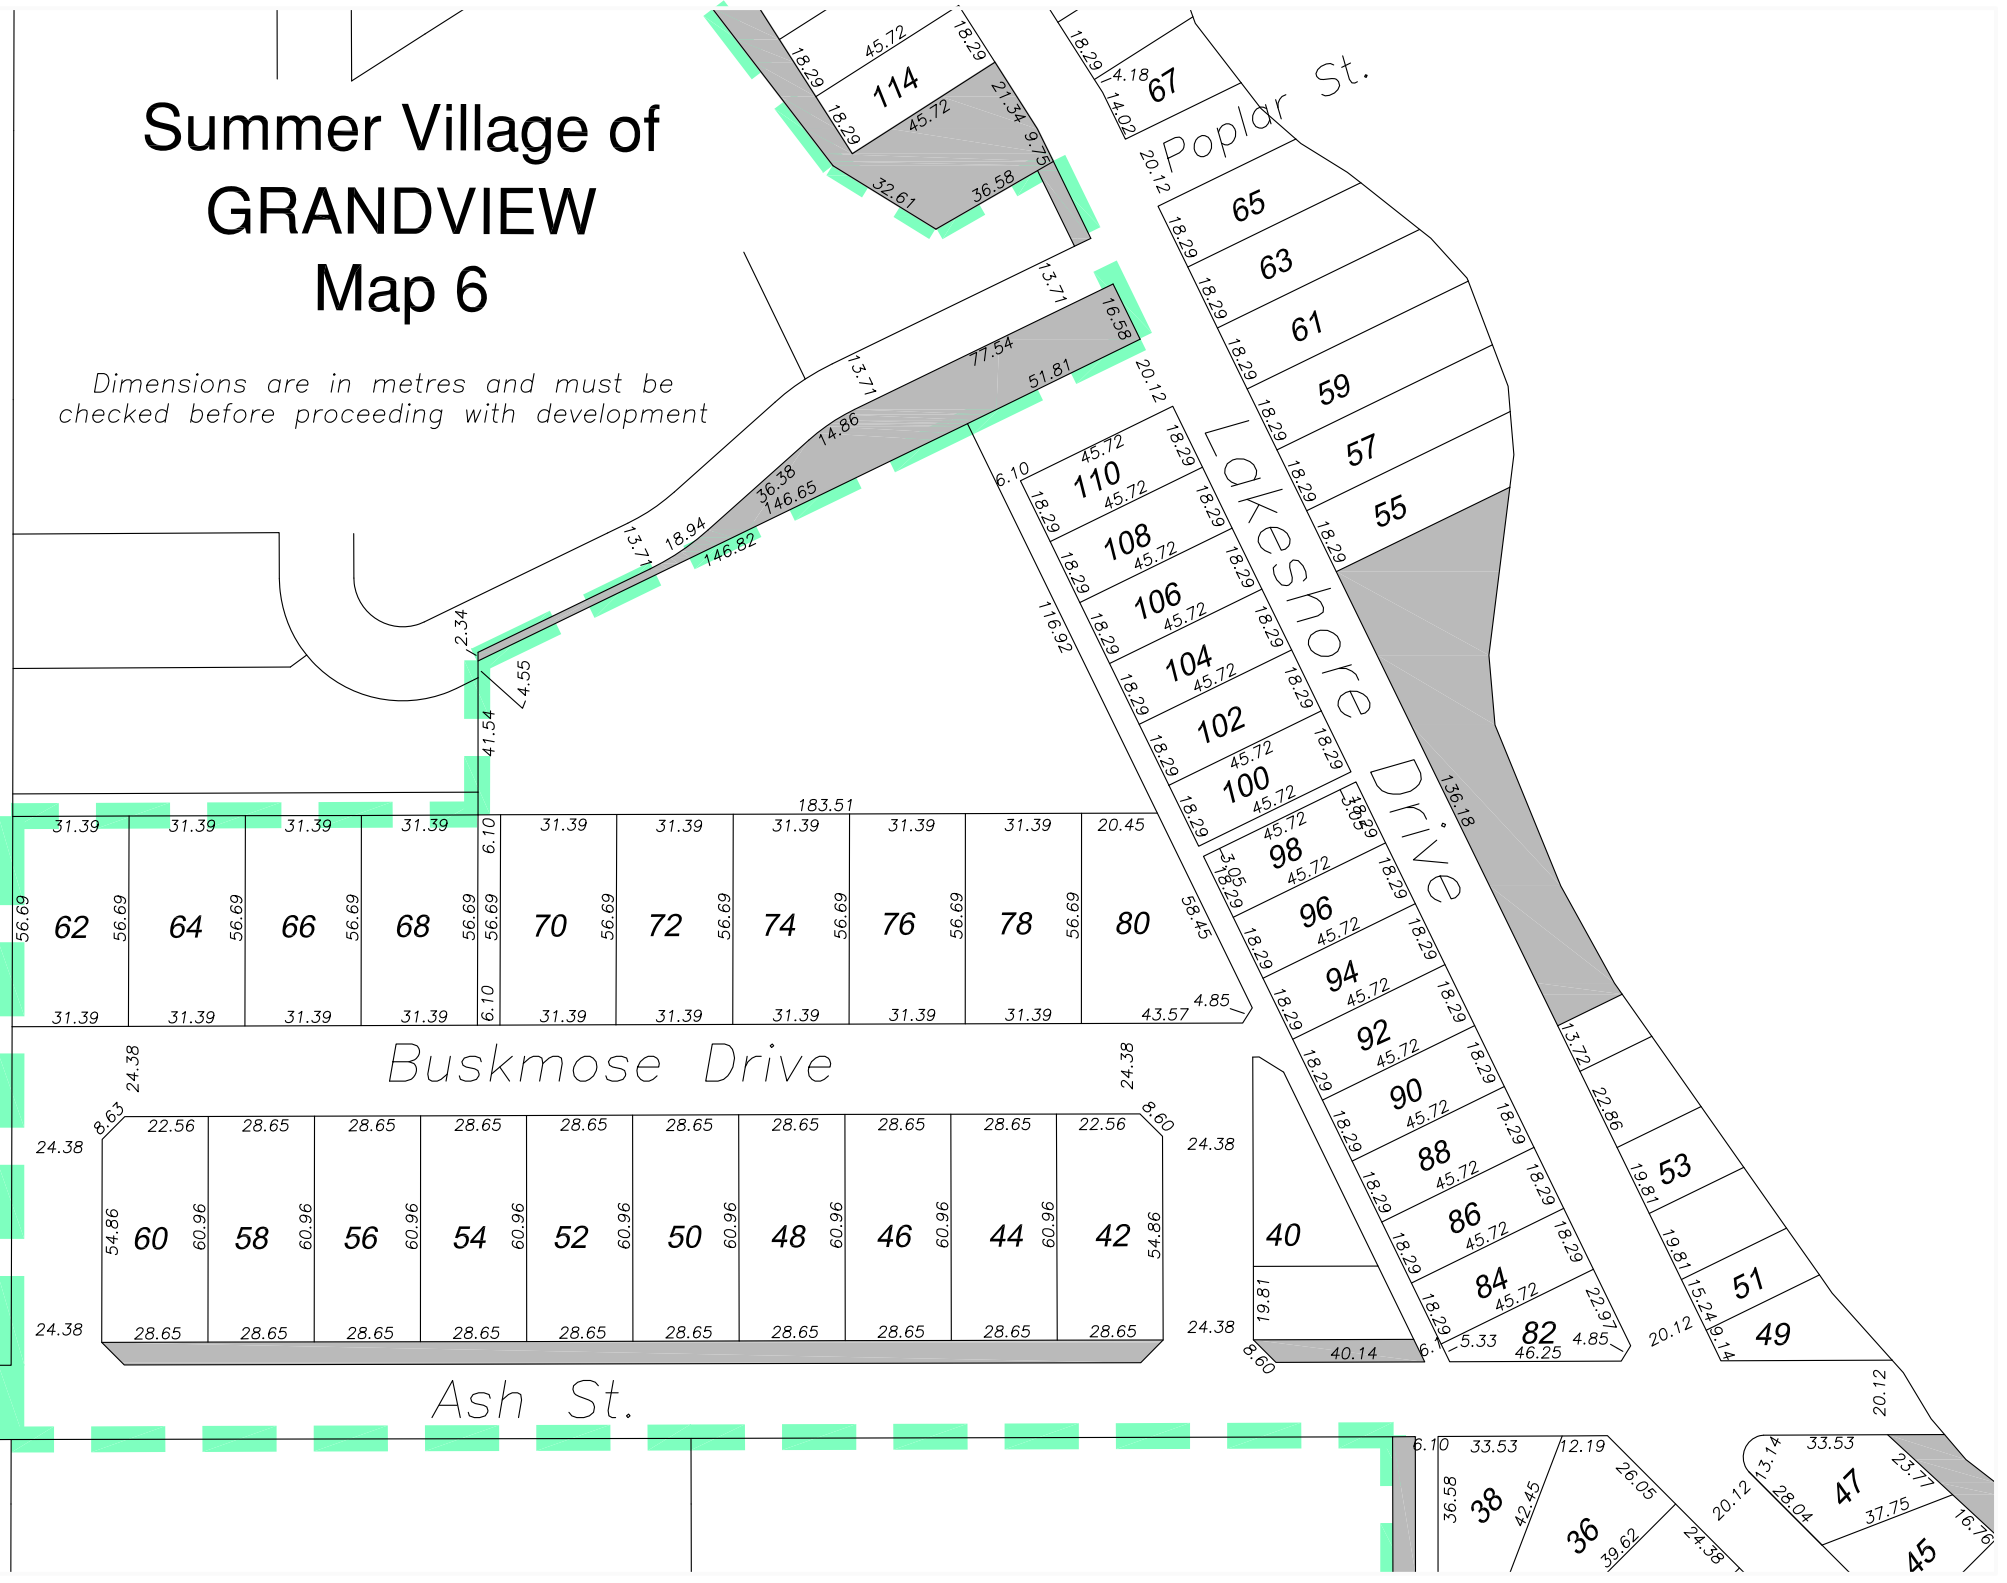

Map 3

Dimensions are in metres and must be checked before proceeding with development

Summer Village of GRANDVIEW Map 4

Dimensions are in metres and must be checked before proceeding with development

Summer Village of GRANDVIEW Map 5

Dimensions are in metres and must be checked before proceeding with development

Summer Village of GRANDVIEW Map 6

Dimensions are in metres and must be checked before proceeding with development

Summer Village of GRANDVIEW Map 7