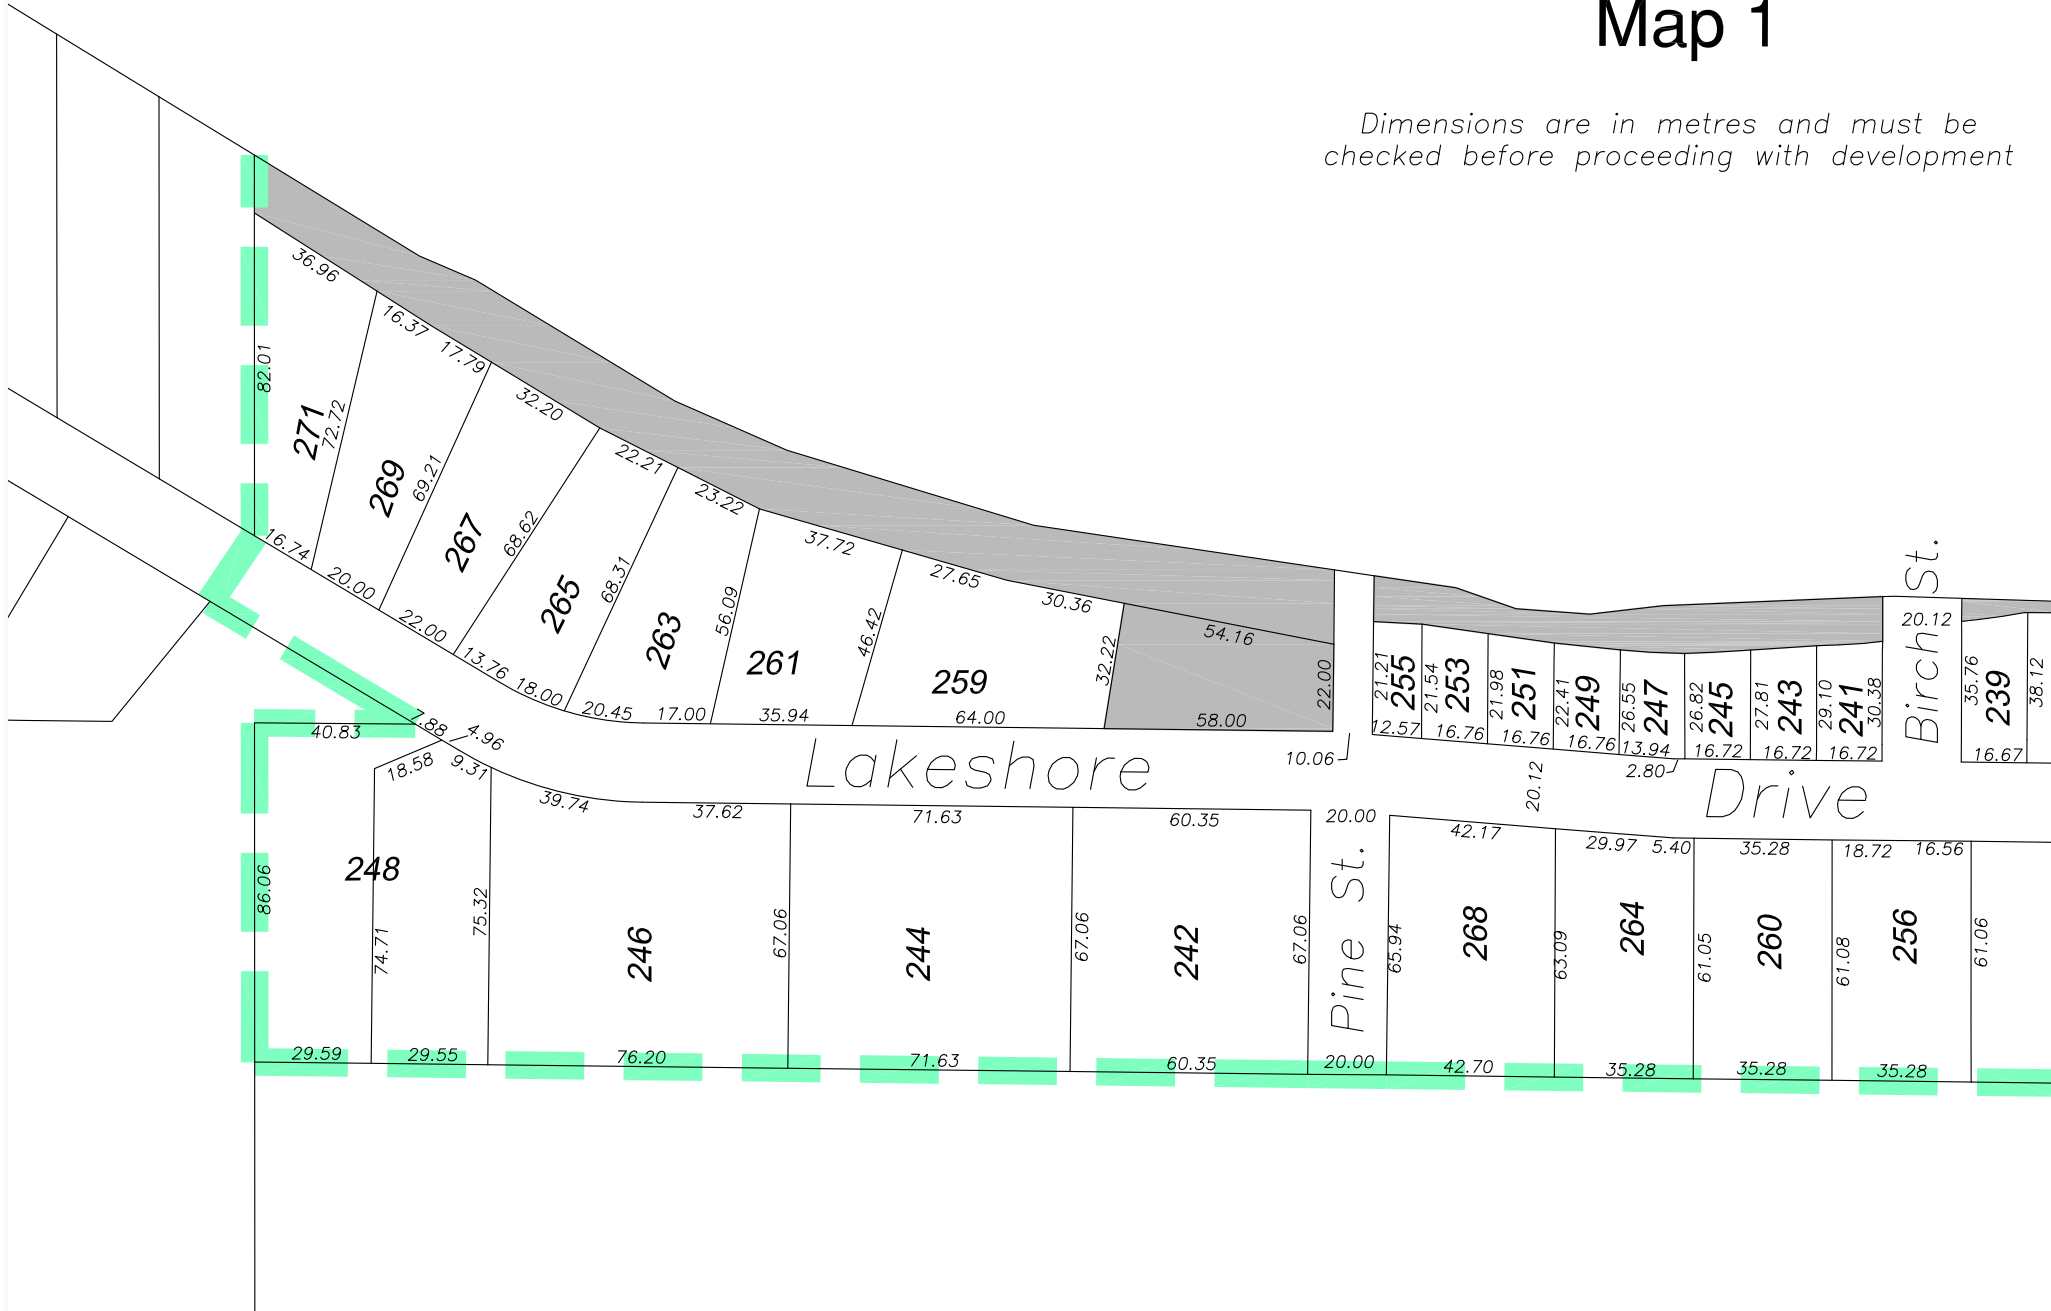

Township Road 464

SECONDARY ROAD 771

Range Road 12

Lakeshore Dr

Summer Village of GRANDVIEW KEY MAP

with Civic Addresses

West Central Planning Agency

Summer Village of GRANDVIEW Map 1

Dimensions are in metres and must be checked before proceeding with development

Summer Village of GRANDVIEW Map 2

Dimensions are in metres and must be checked before proceeding with development

Summer Village of GRANDVIEW

Map 3

Dimensions are in metres and must be checked before proceeding with development

Summer Village of GRANDVIEW Map 4

Dimensions are in metres and must be checked before proceeding with development

Summer Village of GRANDVIEW Map 5