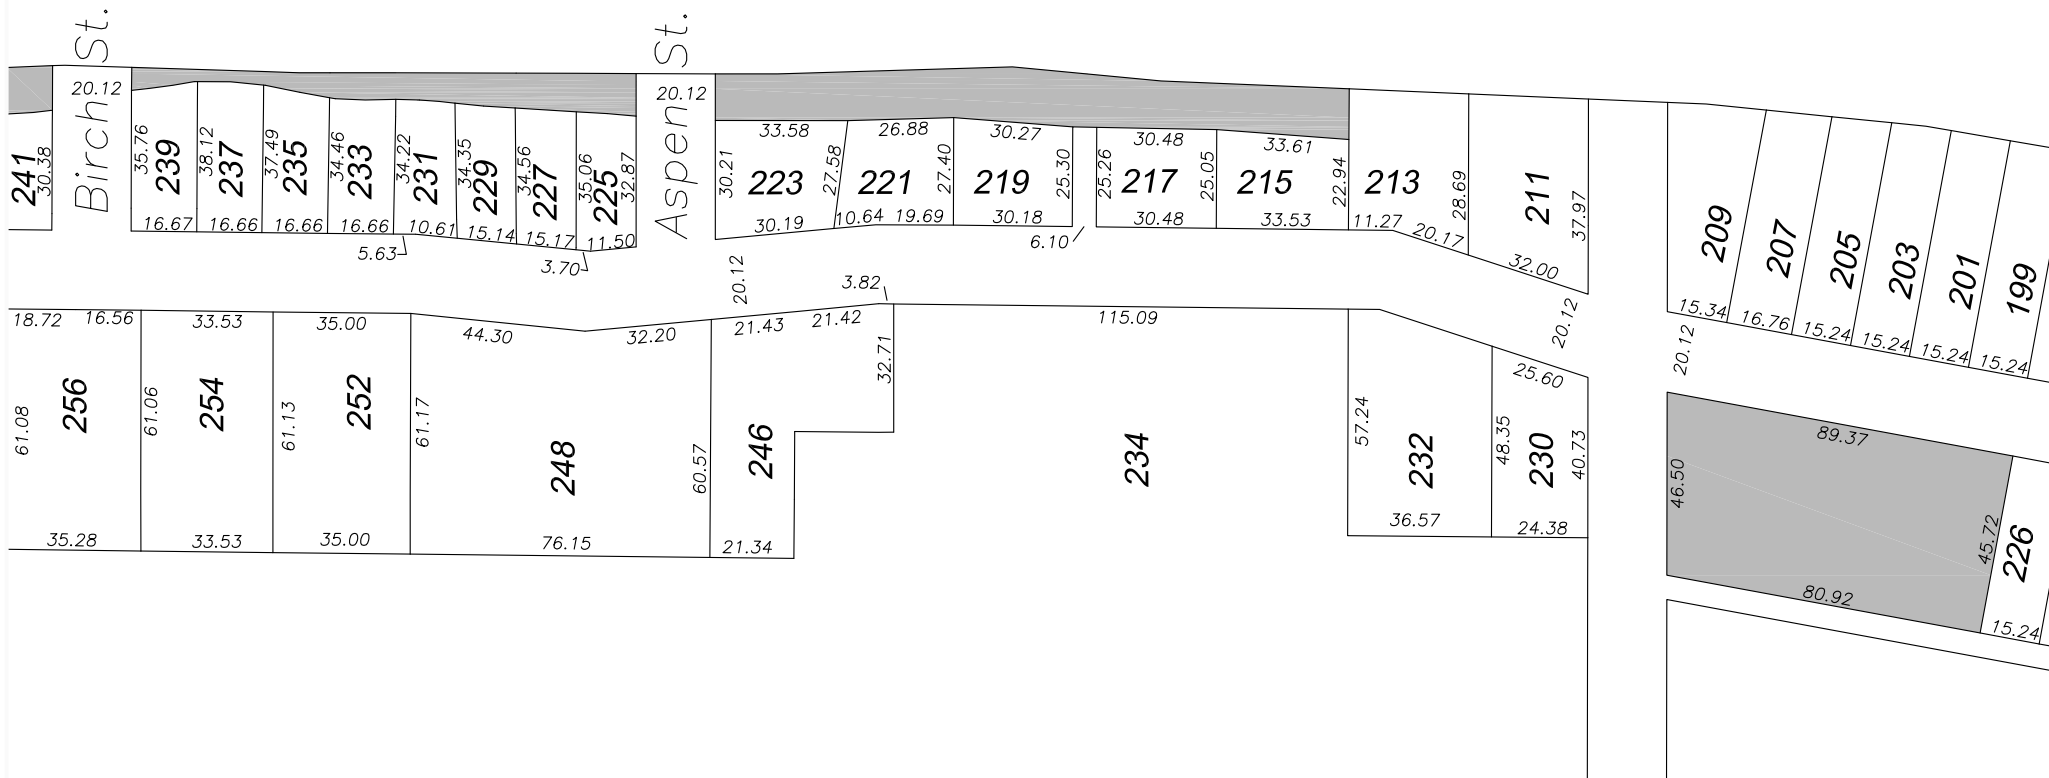

Township Road 464

SECONDARY ROAD 771

Range Road 12

Lakeshore Dr

Summer Village of GRANDVIEW KEY MAP

with Civic Addresses

West Central Planning Agency

Summer Village of GRANDVIEW Map 1

Dimensions are in metres and must be checked before proceeding with development

Summer Village of GRANDVIEW Map 2

Dimensions are in metres and must be checked before proceeding with development

Summer Village of GRANDVIEW

Map 3

Dimensions are in metres and must be checked before proceeding with development

Summer Village of GRANDVIEW Map 4

Dimensions are in metres and must be checked before proceeding with development

Summer Village of GRANDVIEW Map 5